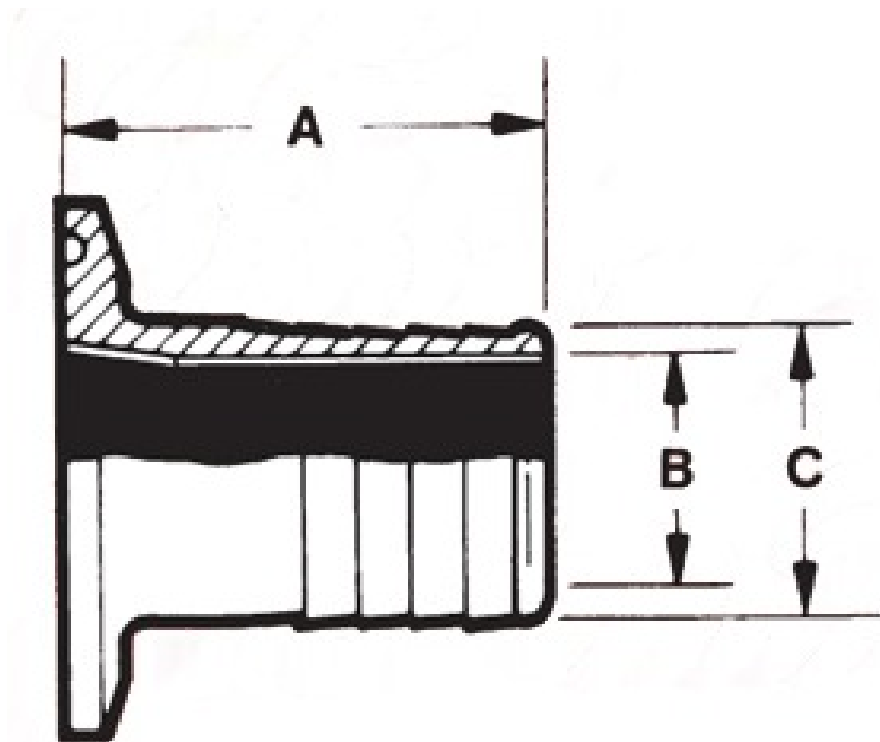

ADAPTERS

A14MPHR RUBBER HOSE ADAPTER

SIZE TUBE O.D.	A	B	C	SF3/PT/32 ra ID
1	1 11/16	0.870	1.000	A14MPHR-1-PT-316L
1.5	1 11/16	1.370	1.500	A14MPHR-1.5-PT-316L
2	2 5/16	1.870	2.000	A14MPHR-2-PT-316L
2 1/2	2 11/32	2.370	2.500	A14MPHR-2.5-PT-316L
3	3 3/32	2.870	3.000	A14MPHR-3-PT-316L
4	3 13/32	3.834	4.500	A14MPHR-4-PT-316L

**** ADDITIONAL SIZES AND FINISHES AVAILABLE IN THE BPE/BIOPHARM FITTINGS SECTION