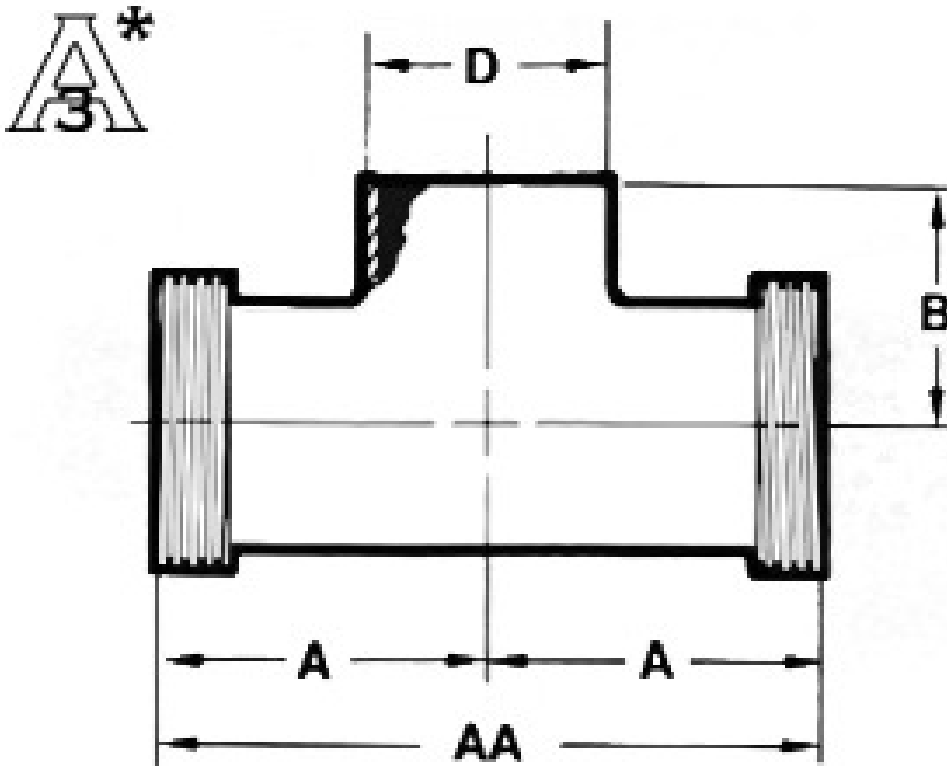

TEES & CROSSES

A7TTW TEE

SIZE	A	AA	B	NOM. WALL	SF3/PT/32 ra ID
1 1/2	2 3/8	4 3/4	1 21/32	0.065	A7TTW-1.5-PT-316L
2	2 25/32	5 9/16	2 1/16	0.065	A7TTW-2-PT-316L
2 1/2	3 3/16	6 3/8	2 11/32	0.065	A7TTW-2.5-PT-316L
3	3 1/2	7	2 19/32	0.065	A7TTW-3-PT-316L
4	4 21/32	9 5/16	3 7/16	0.083	A7TTW-4-PT-316L

**** ADDITIONAL SIZES AND FINISHES AVAILABLE IN THE BPE/BIOPHARM FITTINGS SECTION