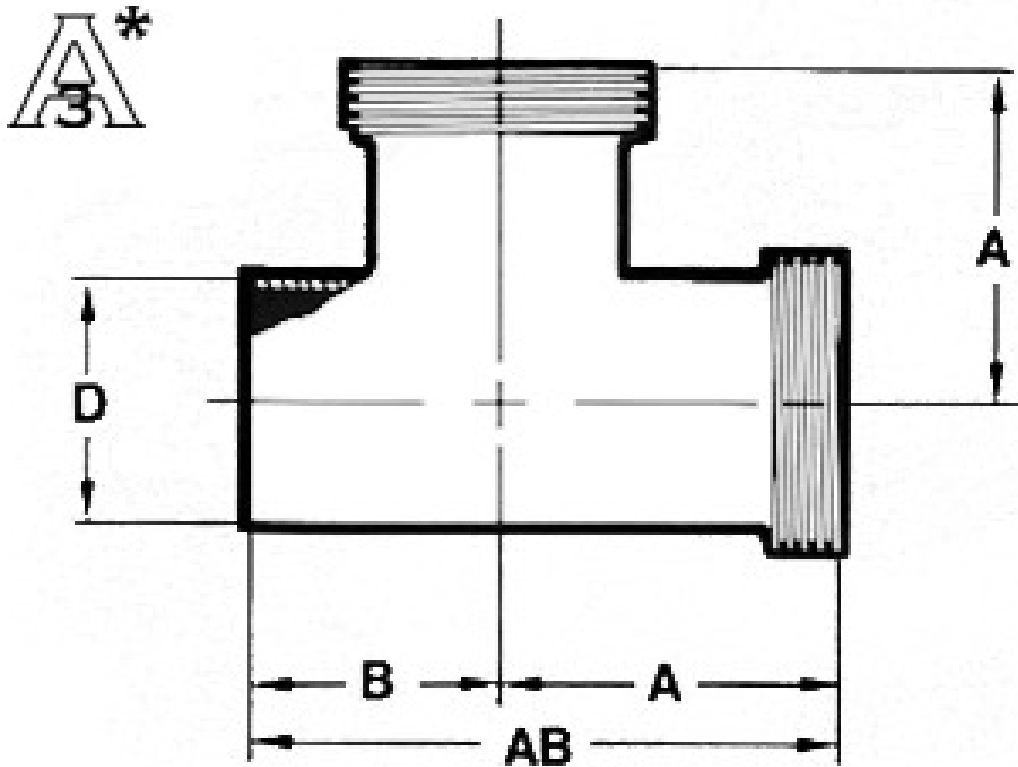

TEES & CROSSES

A7WTT TEE

| SIZE | A | B | AB | NOM. WALL | SF3/PT/32 ra ID |
|-------|---------|---------|---------|-----------|-------------------|
| 1 1/2 | 2 3/8 | 1 21/32 | 4 1/32 | 0.065 | A7WTT-1.5-PT-316L |
| 2 | 2 25/32 | 2 1/16 | 4 27/32 | 0.065 | A7WTT-2-PT-316L |
| 2 1/2 | 3 3/16 | 2 11/32 | 5 17/32 | 0.065 | A7WTT-2.5-PT-316L |
| 3 | 3 1/2 | 2 19/32 | 6 3/32 | 0.065 | A7WTT-3-PT-316L |
| 4 | 4 21/32 | 3 7/16 | 8 3/32 | 0.083 | A7WTT-4-PT-316L |

**** ADDITIONAL SIZES AND FINISHES AVAILABLE IN THE BPE/BIOPHARM FITTINGS SECTION