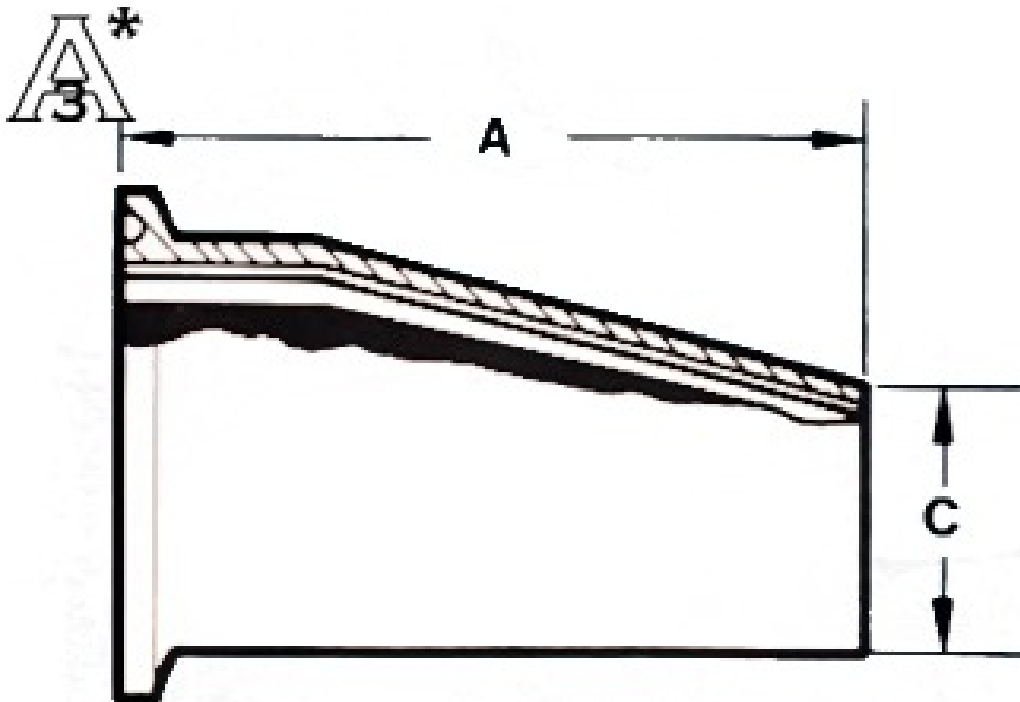

REDUCERS

A32M ECCENTRIC REDUCERS

SIZE TUBE O.D.	A x C	Nom. Wall	SF1 / PT-316L / 20 ra ID
2 x 1 1/2	2 1/2 x 1 1/2	0.065	A32M-2x1.5PT-316L
2 1/2 x 1 1/2	4 1/2 x 1 1/2	0.065	A32M-2.5x1.5-PT-316L
2 1/2 x 2	2 1/2 x 2	0.065	A32M-2.5x2-PT-316L
3 x 2	4 1/2 x 2	0.065	A32M-3x2-PT-316L
3 x 2 1/2	2 1/2 x 2 1/2	0.065	A32M-3x2.5-PT-316L
4 x 2	8 5/8 x 2	0.083	A32M-4x2-PT-316L
4 x 2 1/2	6 5/8 x 2 1/2	0.083	A32M-4x2.5-PT-316L
4 x 3	4 5/8 x 3	0.083 </td <td>A32M-4x3-PT-316L</td>	A32M-4x3-PT-316L

**** ADDITIONAL SIZES AND FINISHES AVAILABLE IN THE BPE/BIOPHARM FITTINGS SECTION